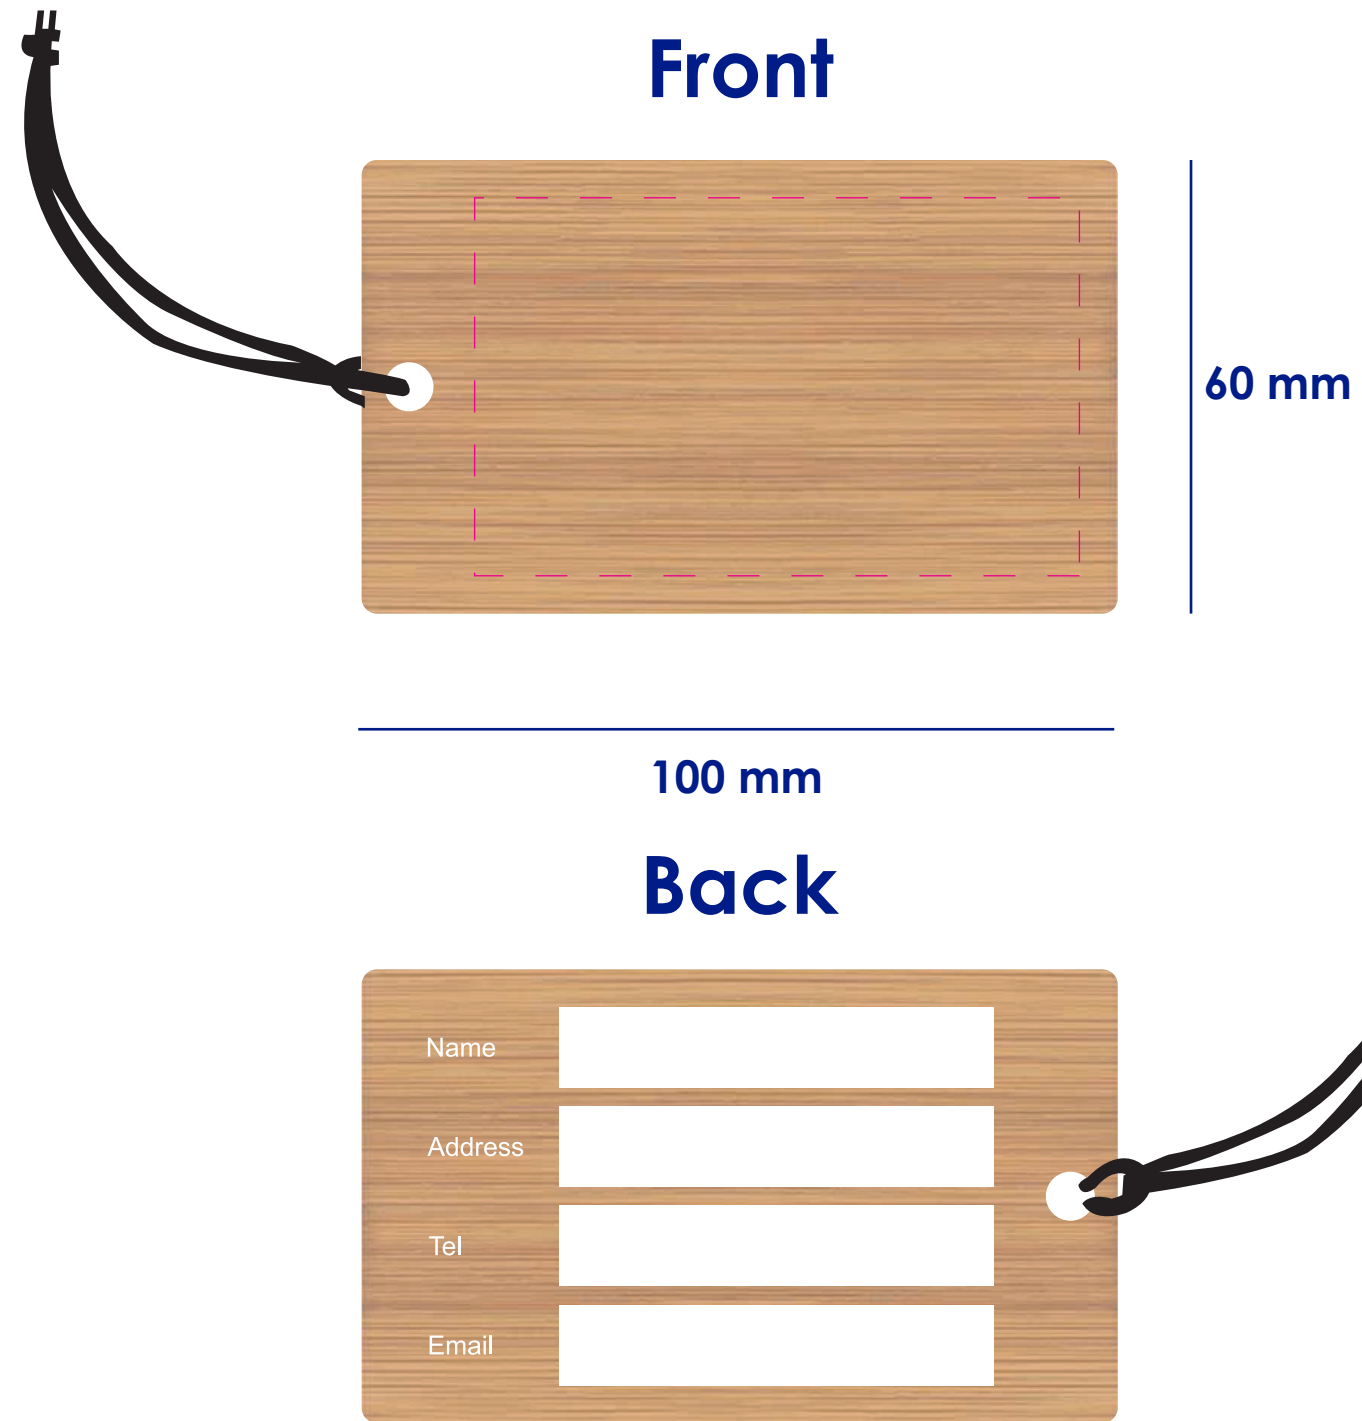

Approval Proof

*Please see disclaimer on page 2

Colours

Laser Engraved

Please note that Bamboo is a natural material meaning that the colour of the engraving can vary on each item.

*Please see disclaimer on page 2

Product Colour

Natural

Bamboo Luggage Tag
60 mm x 100 mm
Branding Method: Laser Engraved

Logo Size

Terms & Conditions

It is the clients responsibility to check the above artwork has been produced correctly by our factory to suit the manufacturing process. Whilst every effort has been made to copy the artwork provided, certain pantones have a tolerance of -10% +10% colour variation. Please note colours can vary from monitor so always check the pantone. Any correction/amendments after Moulds/Screens have been created will result in a new Mould/Screen being required and charged. By signing off acceptance you have agreed to proceed and such no errors or omissions can be accepted or highlighted once the goods have been delivered.

Please note small texts may fill and become illegible
Bamboo is a natural material and colour can vary on each product